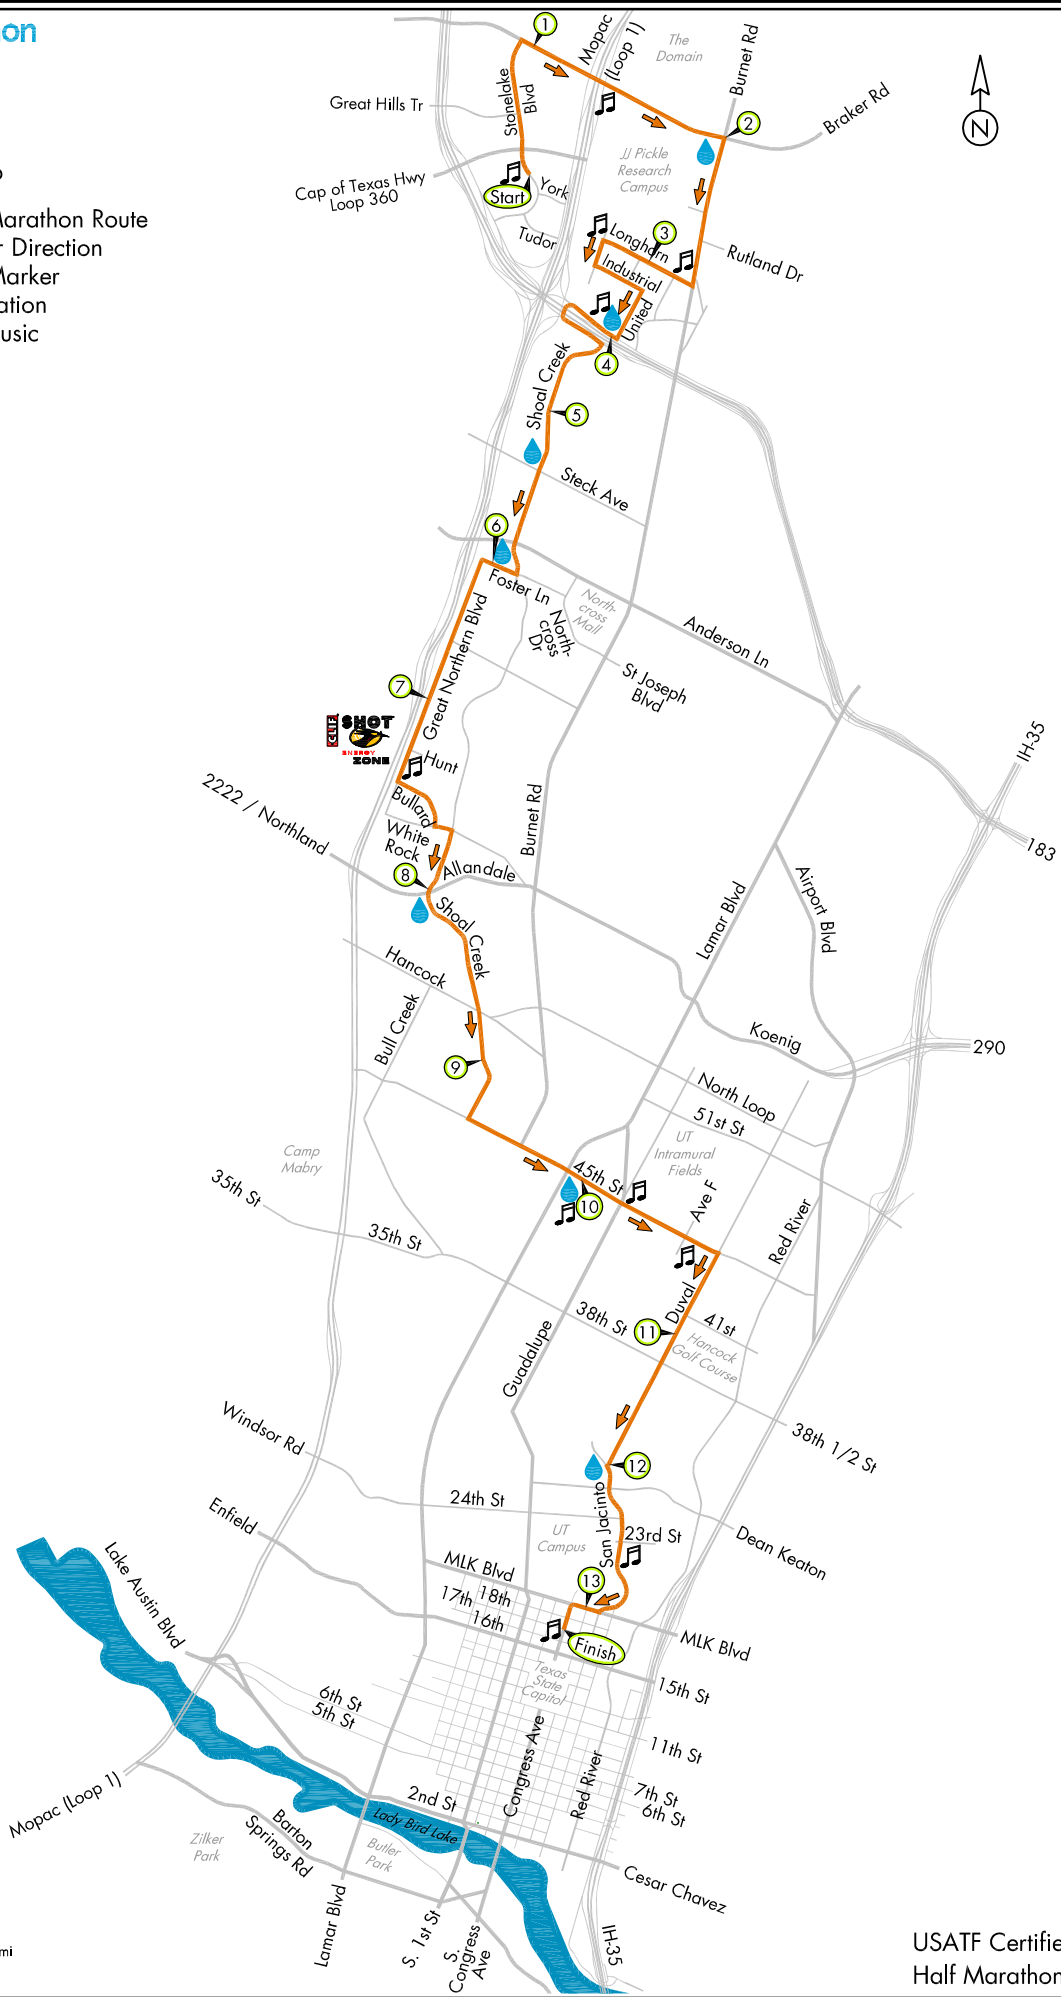

Austin, Texas
January 24, 2016

-  Half Marathon Route
-  Runner Direction
-  Mile Marker
-  Aid Station
-  Live Music

USATF Certified Course:
Half Marathon - TX11169ETM